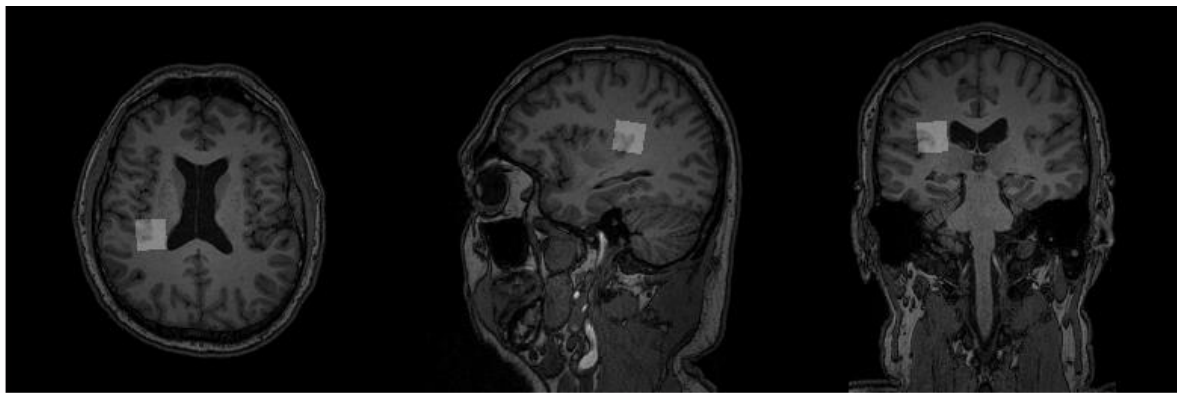

MRIconvert or Xiangrui Li's converter.

Mango's Dcm to nii converter

Flipped orientation and re-saved