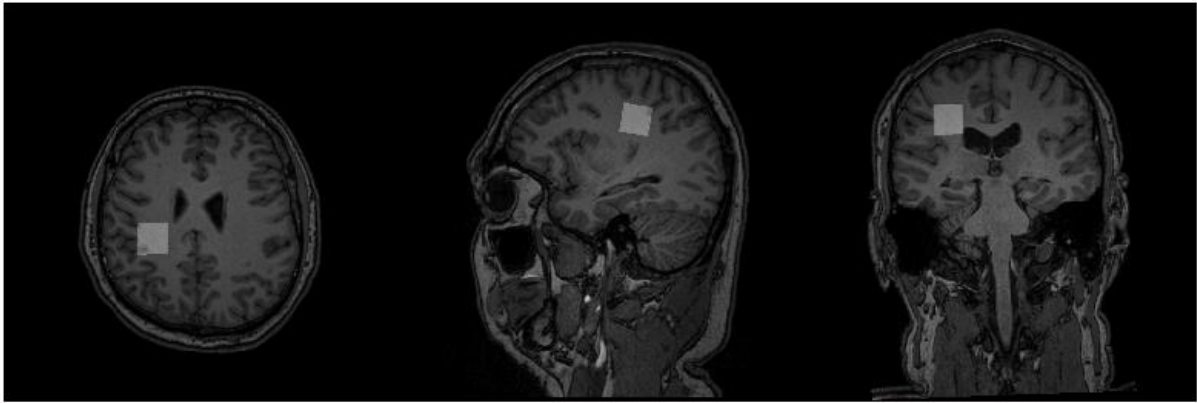

MRIconvert or Xiangrui Li's converter.

Mango's Dcm to nii converter

Flipped orientation and re-saved